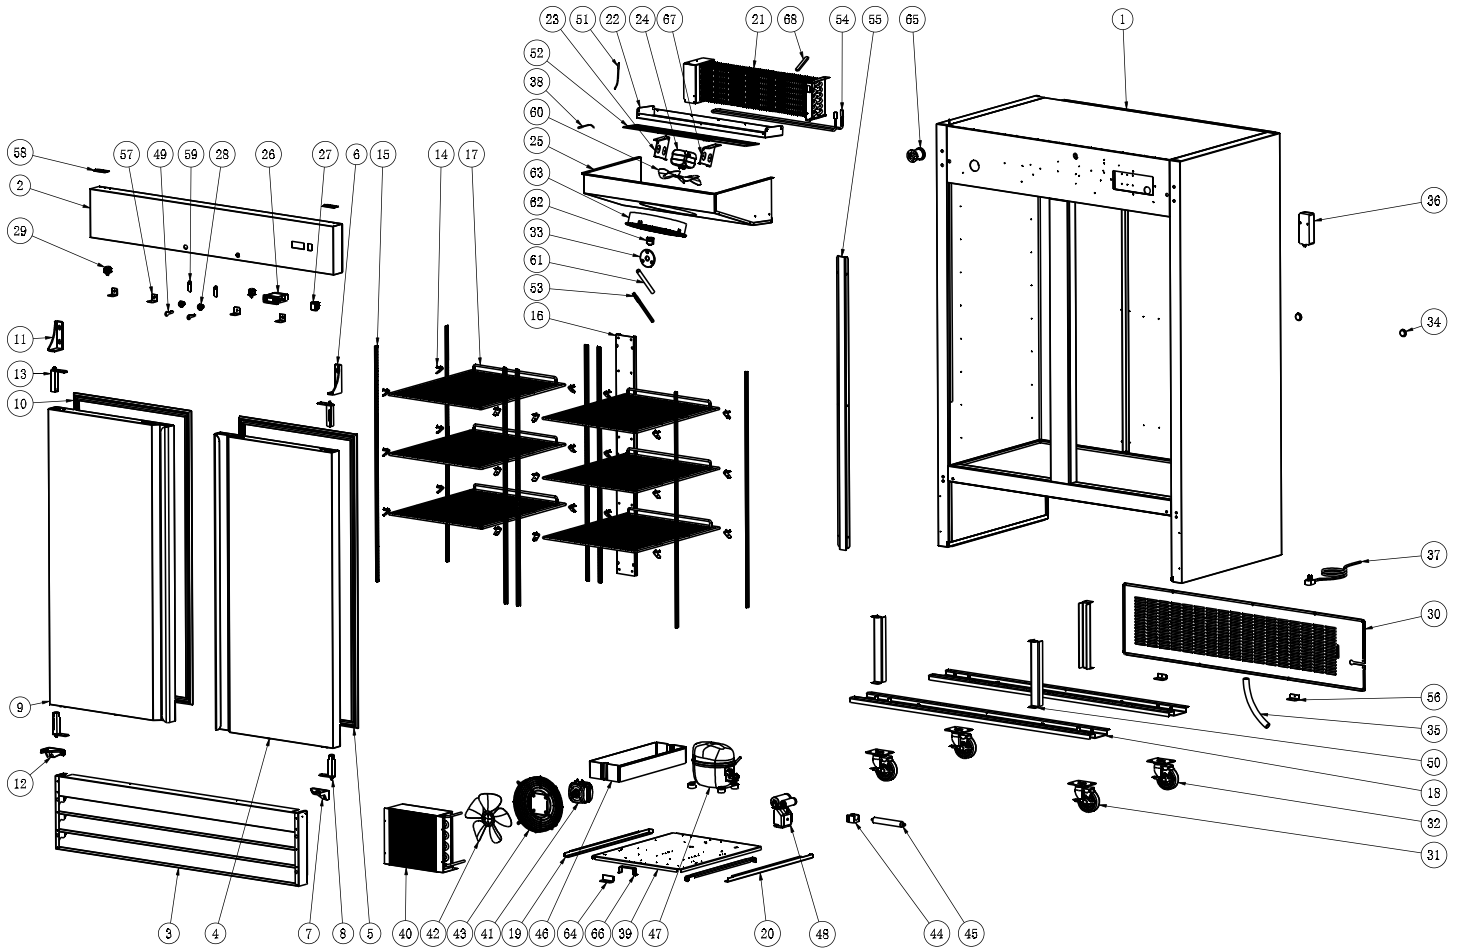

Parts Breakdown

Model FR-CN-1372-HC 50025

Parts Breakdown

Model FR-CN-1372-HC 50025

Item No.	Description	Position	Item No.	Description	Position	Item No.	Description	Position
AJ133	Cabinet for 50025	1	AG553	Evaporator Cover for 50025	25	AJ159	Compressor for 50025	47
AJ134	Control Panel for 50025	2	AA324	Thermostat for 50025	26	AJ160	Parts of Compressor for 50025	48
AF048	Front Grill for 50025	3	AA124	Power Switch for 50025	27	AG558	Cabinet Supporter for 50025	50
AJ135	Right Door for 50025	4	AA197	Lock for 50025	28, 49	AJ151	Evaporator Temperature Sensor for 50025	51
AB029	Gasket for 50025	5, 10	AB977	Door Switch for 50025	29	AJ161	Drain Pan Heater for 50025	52
AA954	Upper Right Hinge Holder for 50025	6	AG554	Back Grill for 50025	30	AJ153	Drain Hose Heater for 50025	53
AA956	Bottom Right Hinge Holder for 50025	7	26246	Caster with Brake for 50025	31	AJ162	Defrost Heater for 50025	54
AA955	Left/Right Spring Hinge for 50025	8, 13	26247	Caster without Brake for 50025	32	AG462	Baffle of Suction Line for 50025	55
AJ136	Left Door for 50025	9	AG451	Drain Plug for 50025	33	AG463	Back Grill Fixer for 50025	56
AB032	Upper Left Hinge Holder for 50025	11	AB169	Foaming Hole Cover for 50025	34	AG464	Control Panel Fixer for 50025	57
AB033	Bottom Left Hinge Holder for 50025	12	AA216	Drain Tube for 50025	35	AA959	Hinge for 50025	58
AG442	K Clip for 50025	14	AJ132	Light Components for 50025	36	AG465	Lock Bolt for 50025	59
AG443	K Strip for 50025	15	AA805	Power Cord for 50025	37	AA764	Condenser/Evaporator Fan Motor Blade for 50025	60
AG550	Back Brackets for 50025	16	AG455	Temperature Sensor of Cabinet Inside for 50025	38	AA969	Drain Hose for 50025	61
AG444	Shelf for 50025	17	AG452	Compressor Unit Installation Board for 50025	39	AG466	Elbow Pipe for 50025	62
61471	Leg Supporter for 50025	18	AH690	Condenser for 50025	40	AG467	Evaporator Fan Motor Cover for 50025	63
AF040	Left Track for Assembling Panel for 50025	19	AJ158	Condenser Fan Motor for 50025	41	AG468	Limited Block of Installation Board for 50025	64
AF041	Right Track for Assembling Panel for 50025	20	AA814	Condenser Fan Motor Blade for 50025	42	AJ155	Decompression Valve for 50025	65
AJ157	Evaporator for 50025	21	AB077	Condenser Fan Cover for 50025	43	AG469	Compressor Unit Handle for 50025	66
AG552	Inner Drain Pan for 50025	22	AB595	Filter Fixer for 50025	44	AG471	Right Evaporator Fan Motor Holder for 50025	67
AG447	Left Evaporator Fan Motor Holder for 50025	23	AB594	Filter for 50025	45	AJ156	Fuse for 50025	68
AG448	Evaporator Fan Motor for 50025	24	AB970	Outer Drain Pan for 50025	46			